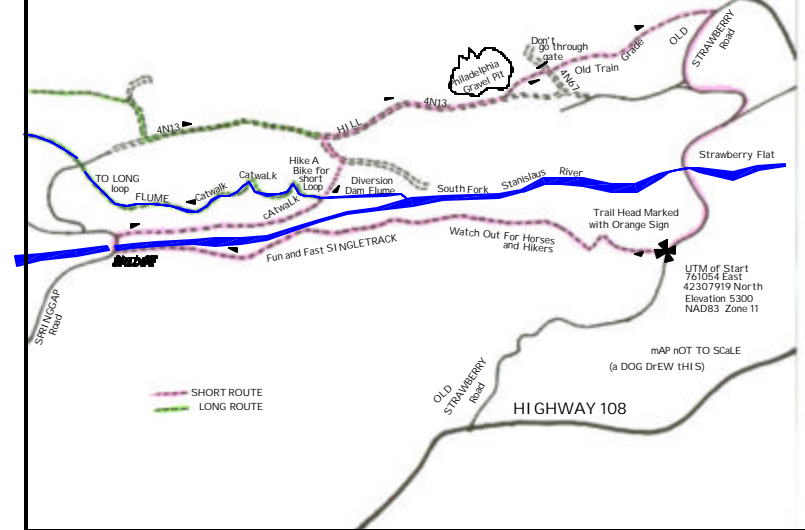

STRAWBERRY SHORT LOOP

mAP nOT TO ScALE
(a DOG DrEW tHIS)

HI GHWAY 108