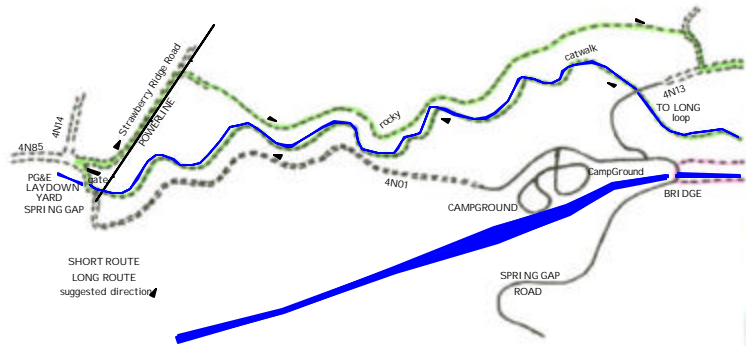

STRAWBERRY LONG LOOP

mAP nOT TO ScALE
(a DOG DrEW tHIS)