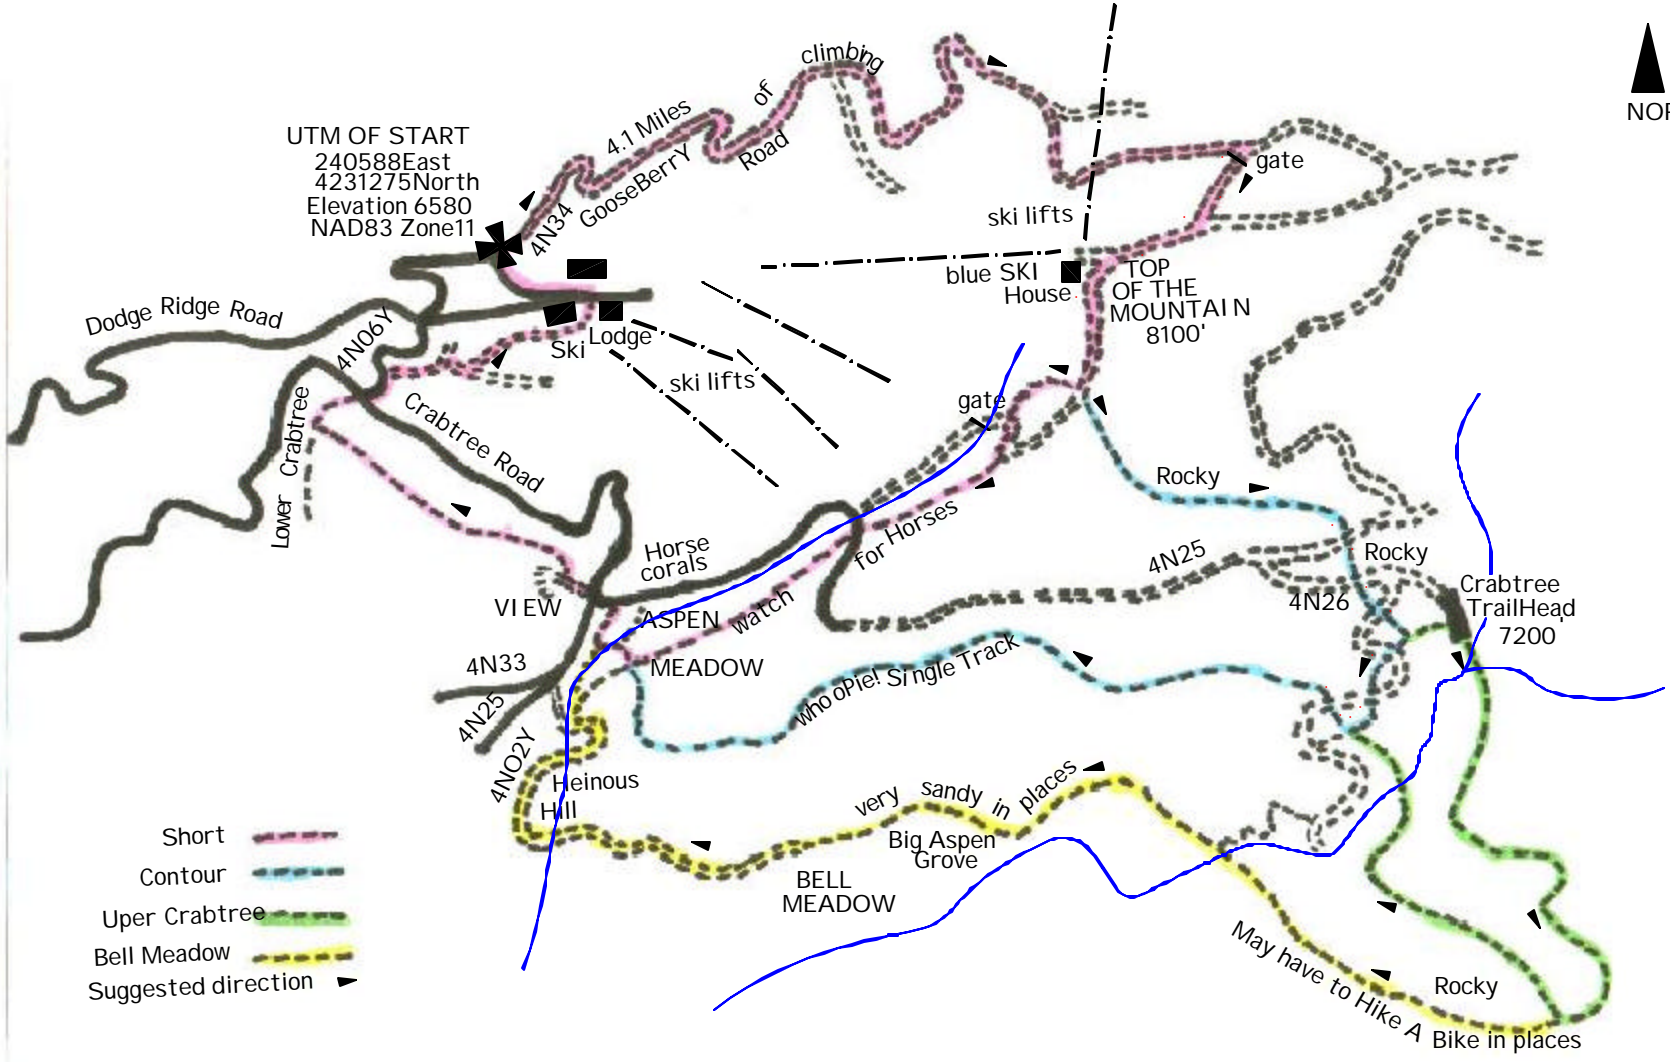

# DODGE RIDGE SKI AREA LOOPS

UTM OF START  
 240588East  
 4231275North  
 Elevation 6580  
 NAD83 Zone11

- Short
- Contour
- Uper Crabtree
- Bell Meadow
- Suggested direction

mAP nOT TO ScaLE  
 (A DOG DrEW tHIS)