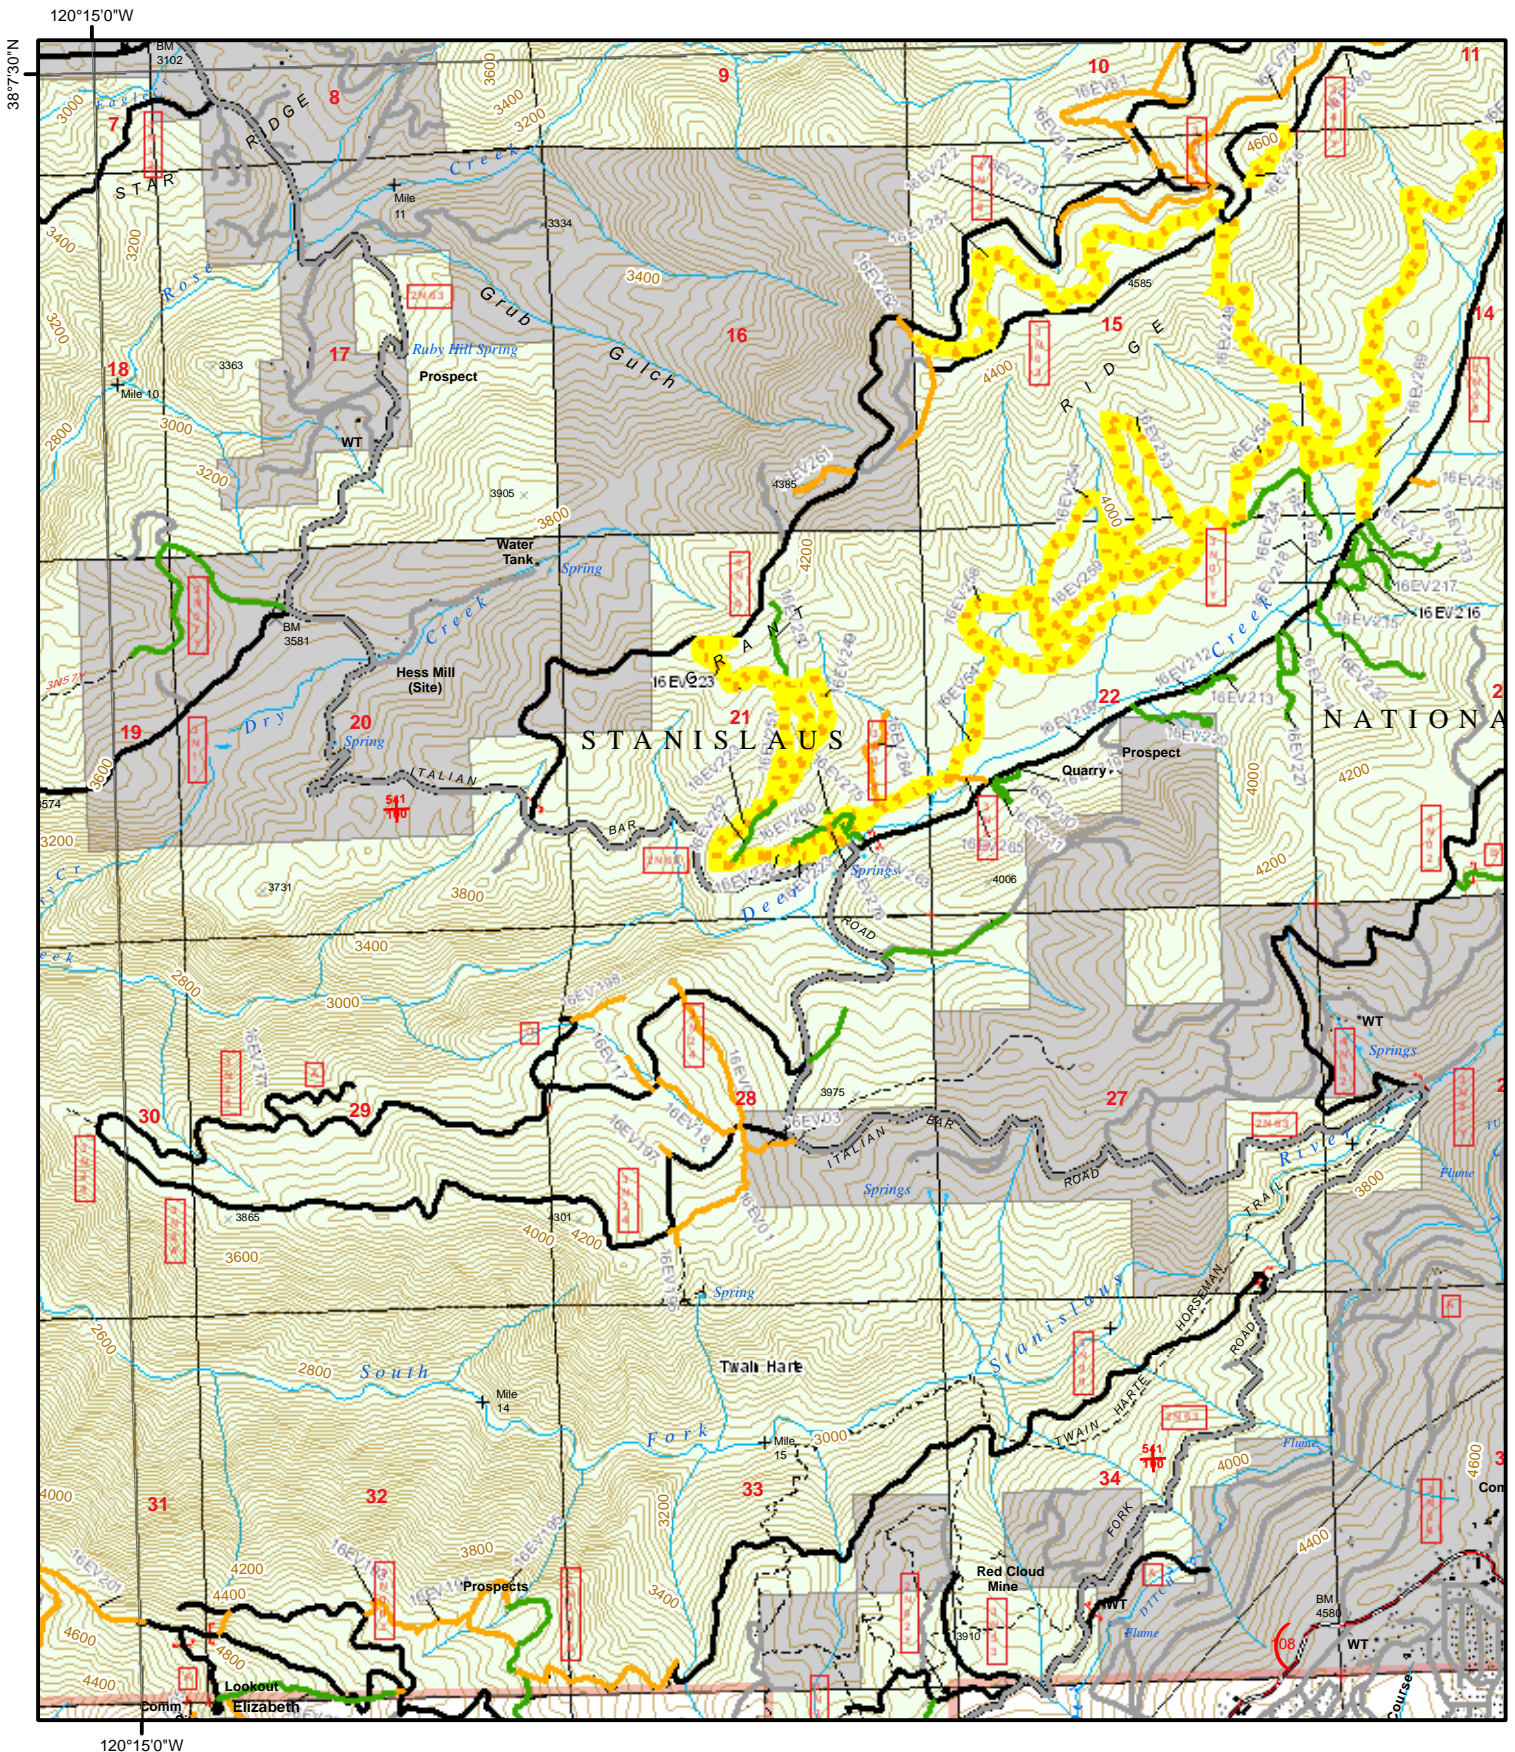

TRAILS - NATIONAL FOREST SYSTEM (NFS)

- NFS Trails - Motorized

UNAUTHORIZED/UNCLASSIFIED ROUTES

- Unauthorized/Unclassified Routes
- FS Decommissioned Routes or decision signed for decommission

OTHER

- Managed Unclassified Route

AREAS

- Closed to Vehicles
- OHV Route Designation Complete

LAND OWNERSHIP

- National Forest Land

120°15'0"W

Stanislaus National Forest

Route Inventory Map

Crandall Peak SE

- NFS Trails - Motorized

UNAUTHORIZED/UNCLASSIFIED ROUTES

- Unauthorized/Unclassified Routes
- FS Decommissioned Routes or decision signed for decommission

OTHER

- Managed Unclassified Route

AREAS

- Closed to Vehicles
- OHV Route Designation Complete