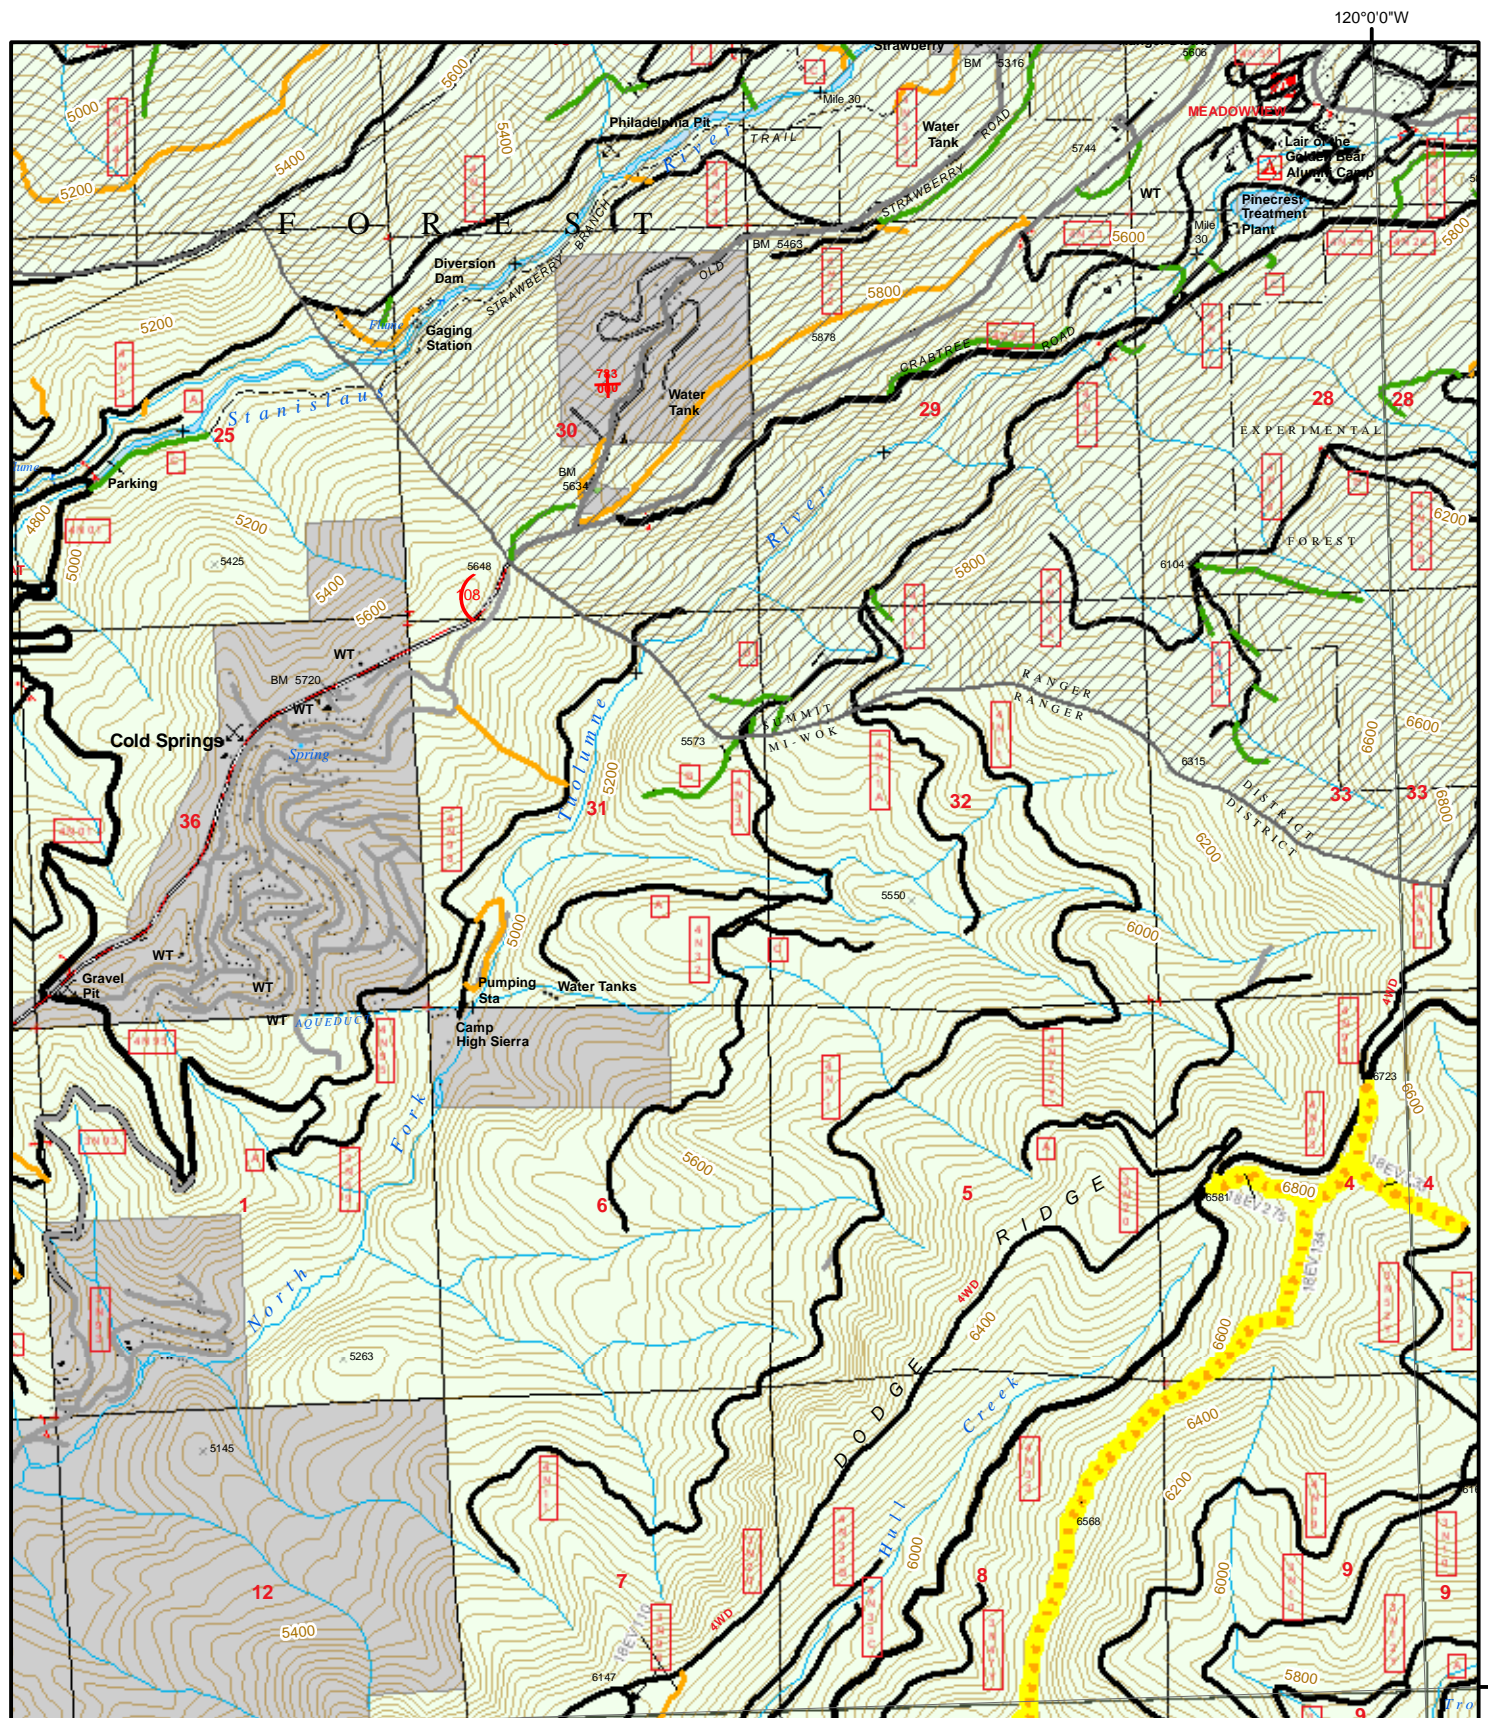

- National Forest Land

120°0'0"W

120°0'0"W

38°7'30"N