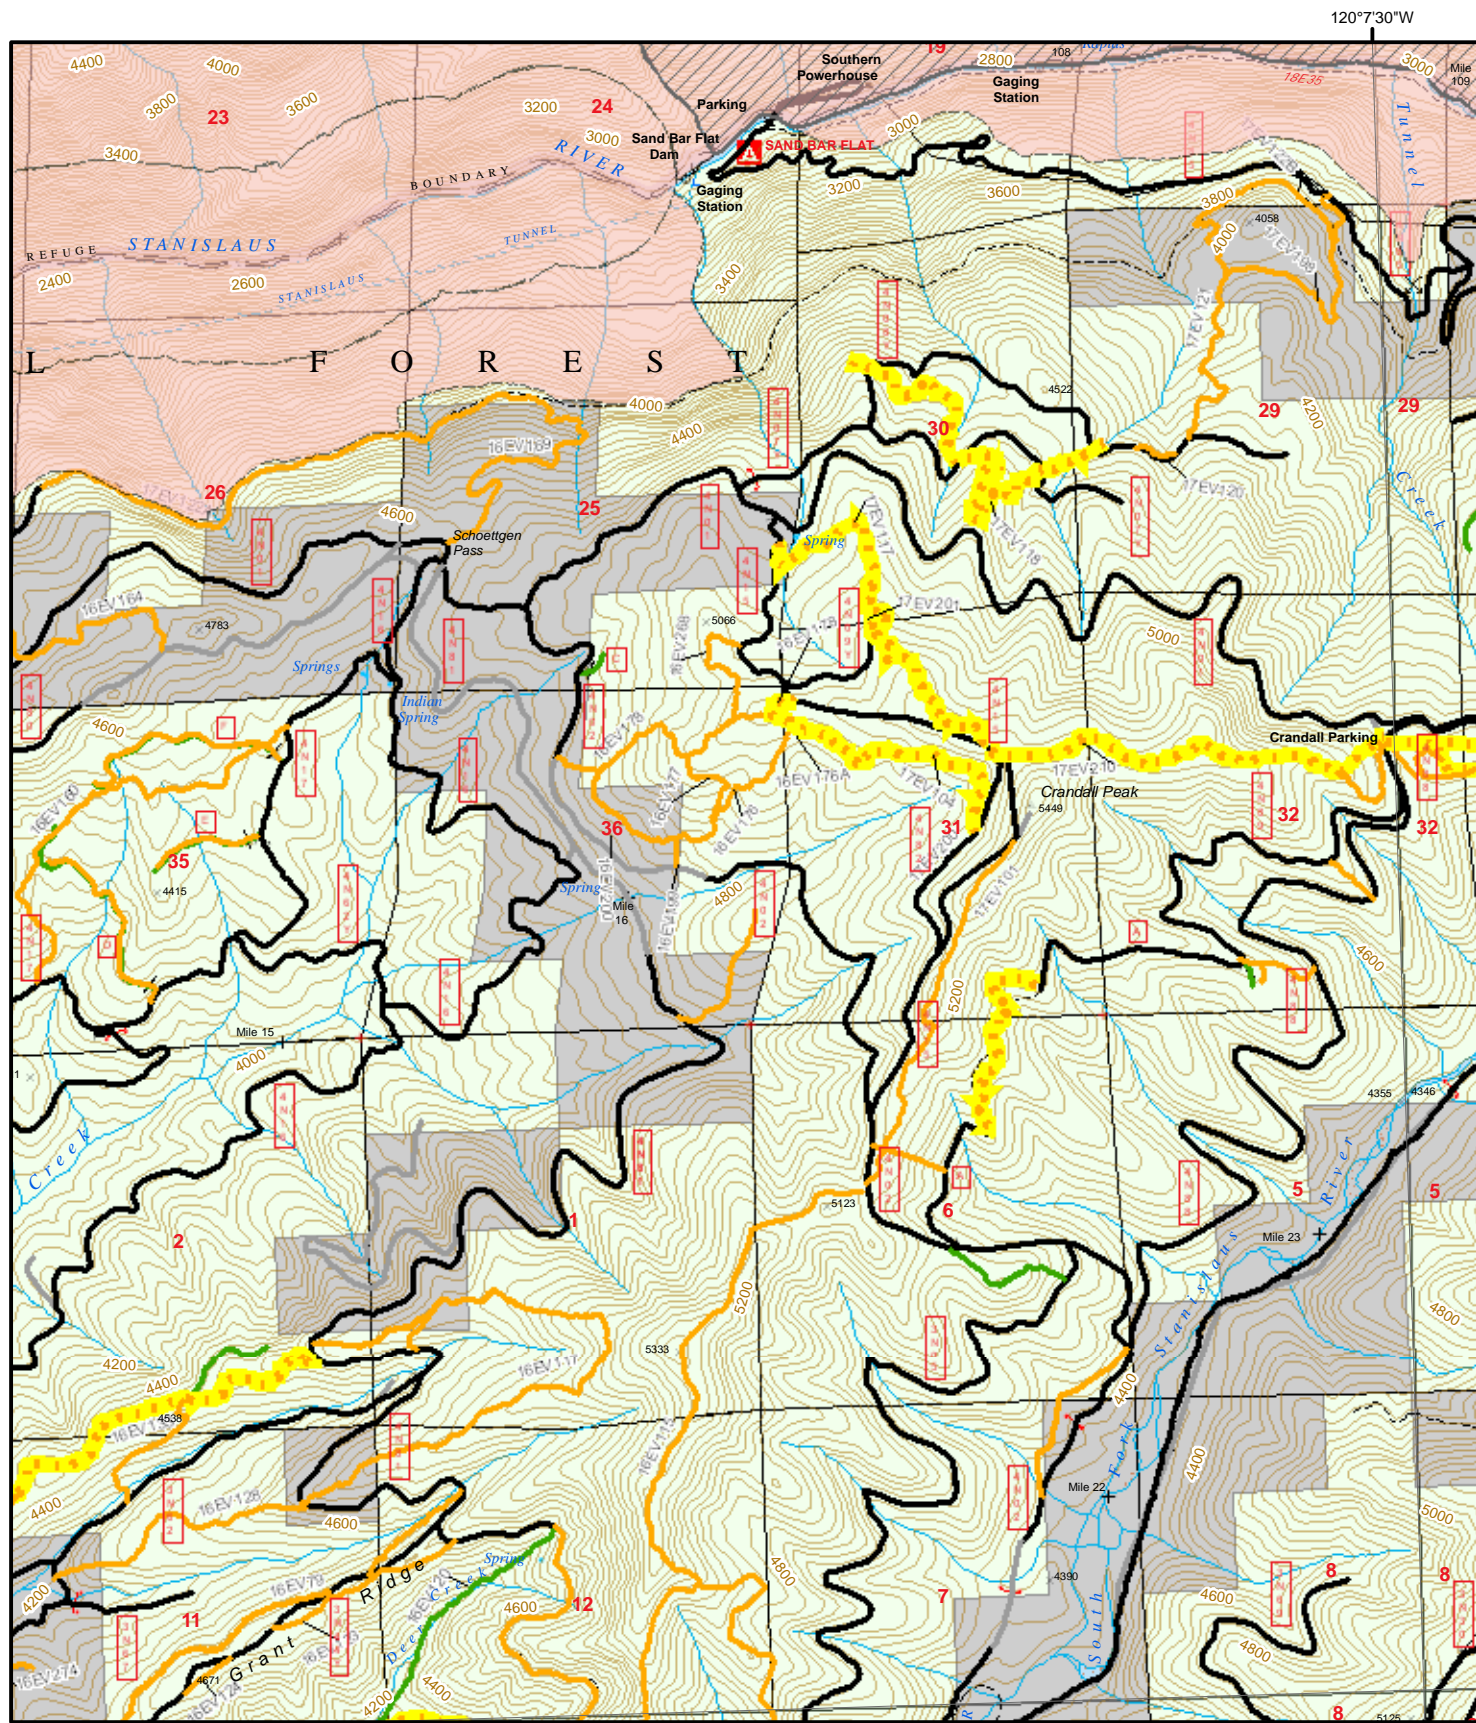

Stanislaus National Forest

Route Inventory Map

Crandall Peak SE

Jan 18, 2006

NATIONAL FOREST SYSTEM (NFS) ROADS AND TRAILS

- Major National Forest System Roads
- Other National Forest System Roads (OHV Permitted)
- State/County/Non-Forest Roads

TRAILS - NATIONAL FOREST SYSTEM (NFS)

- NFS Trails - Motorized

UNAUTHORIZED/UNCLASSIFIED ROUTES

- Unauthorized/Unclassified Routes
- FS Decommissioned Routes or decision signed for decommission

OTHER

- Managed Unclassified Route

AREAS

- Closed to Vehicles
- OHV Route Designation Complete

LAND OWNERSHIP

- National Forest Land

120°7'30"W

38°7'30"N

120°7'30"W